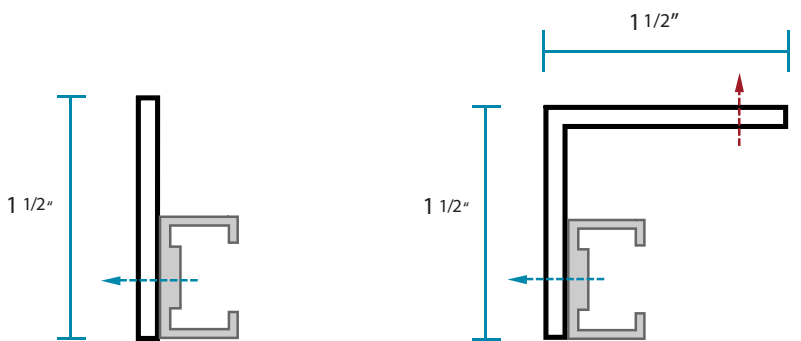

WebbLok Mullion Plan View

Standard mullion sizes with typical guide track placement (*size may vary per project requirements*).

"H" Mullion

Floater Mullion

"L" Mullion Leg In

"L" Mullion Leg Out

Flange Mullion