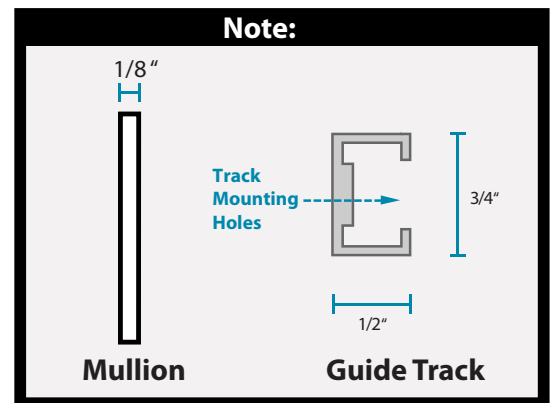

For installation information
www.youtube.com/webbshade