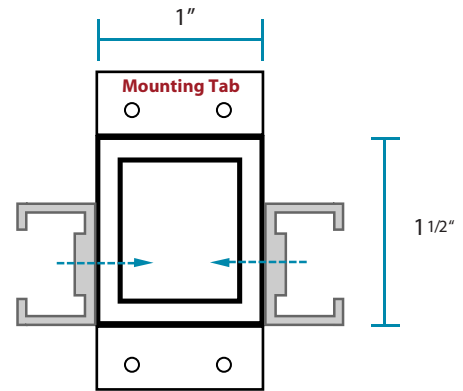

WebbLok Mullion Plan View

Standard mullion sizes with typical guide track placement (*size may vary per project requirements*).

"H" Mullion

Floater Mullion

"L" Mullion Leg In

"L" Mullion Leg Out

Flange Mullion